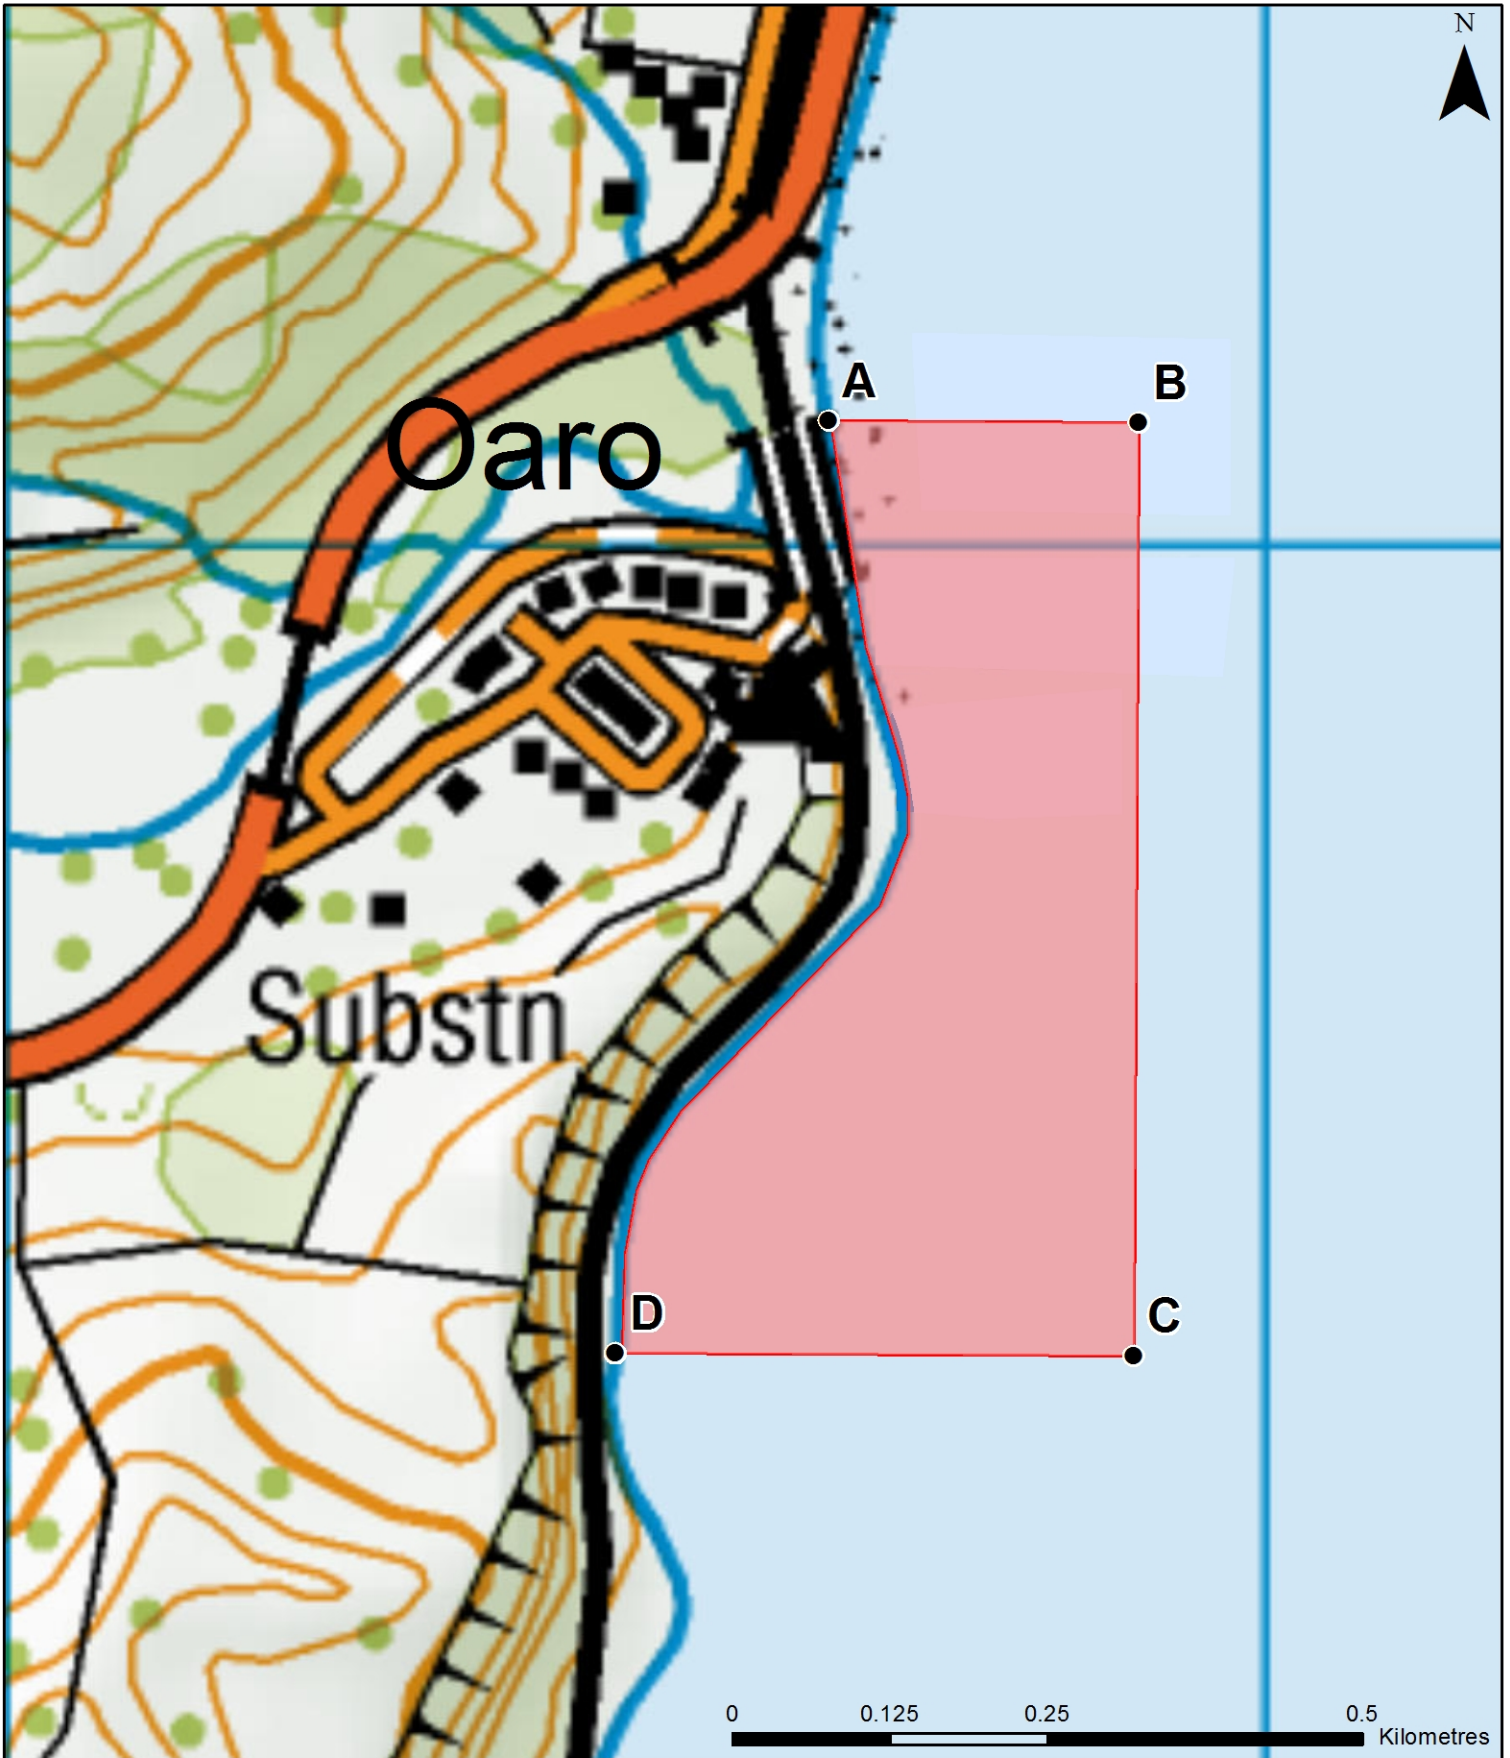

# Oaro Mātaitai

Coordinates	
A:	42°30.80'S 173°30.42'E
B:	42°30.80'S 173°30.60'E
C:	42°31.20'S 173°30.60'E
D:	42°31.20'S 173°30.30'E

LEGEND	
●	Mātaitai Reserve coordinate
□	Mātaitai Reserve boundary

Ref: 140288  
Date: 11 August 2014  
Projection: NZTM 2000  
Coordinates stated in WGS84  
Produced by: Spatial Analysis Services

**Ministry for Primary Industries**  
Manatū Ahu Matua

This map is intended to be used as a guide only, and should only be used for the purpose for which it was developed. While every effort has been made to ensure the accuracy of the information presented in this map, the authors accept no liability for any errors or omissions.